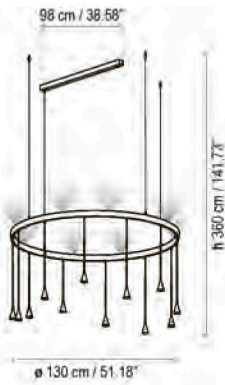

Luces / Lights
 3 x 65 cm / 25.59"
 6 x 55 cm / 21.65"
 3 x 45 cm / 17.72"

Skybell Circle S/12L/40

IP 20 | 01-10V / DALI / PUSH | 38,4 W LED / CRI: 90 / 2700 K
 4464 lm light source / fuente de luz

Only for North America

Skybell Circle S/12L/40

DRY | 01-10V / PUSH | 38,4 W LED / CRI: 90 / 2700 K
 4464 lm light source

Luces / Lights
 4 x 65 cm / 25.59"
 8 x 55 cm / 21.65"
 4 x 45 cm / 17.72"

Skybell Circle S/16L/40

IP 20 | 01-10V / DALI / PUSH | 51,2 W LED / CRI: 90 / 2700 K
 5952 lm light source / fuente de luz

Only for North America

Skybell Circle S/16L/40

DRY | 01-10V / PUSH | 51,2 W LED / CRI: 90 / 2700 K
 5952 lm light source

Luces / Lights
 5 x 65 cm / 25.59"
 10 x 55 cm / 21.65"
 5 x 45 cm / 17.72"

Skybell Circle S/20L/40

Luces / Lights
 3 x 65 cm / 25.59"
 6 x 55 cm / 21.65"
 3 x 45 cm / 17.72"

Skybell Circle S/12L/42

IP 20 | 01-10V / DALI / PUSH | 26,7 W LED / CRI: 90 / 2700K
 2880 lm fuente luz superior
upper light source
 38,4 W LED / CRI: 90 / 2700K
 4464 lm fuente luz inferior
lower light source