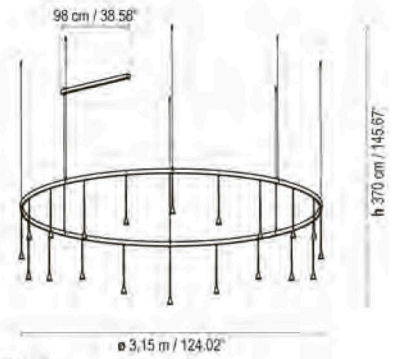

Luces / Lights
 3 x 65 cm / 25.59"
 6 x 55 cm / 21.65"
 3 x 45 cm / 17.72"

Skybell Circle S/12L/40

IP 20 | 01-10V / DALI / PUSH | 38,4 W LED / CRI: 90 / 2700 K
 4464 lm light source / fuente de luz

Only for North America

Skybell Circle S/12L/40

DRY | 01-10V / PUSH | 38,4 W LED / CRI: 90 / 2700 K
 4464 lm light source

Luces / Lights
 4 x 65 cm / 25.59"
 8 x 55 cm / 21.65"
 4 x 45 cm / 17.72"

Skybell Circle S/16L/40

IP 20 | 01-10V / DALI / PUSH | 51,2 W LED / CRI: 90 / 2700 K
 5952 lm light source / fuente de luz

Only for North America

Skybell Circle S/16L/40

DRY | 01-10V / PUSH | 51,2 W LED / CRI: 90 / 2700 K
 5952 lm light source

Luces / Lights
 5 x 65 cm / 25.59"
 10 x 55 cm / 21.65"
 5 x 45 cm / 17.72"

Skybell Circle S/20L/40