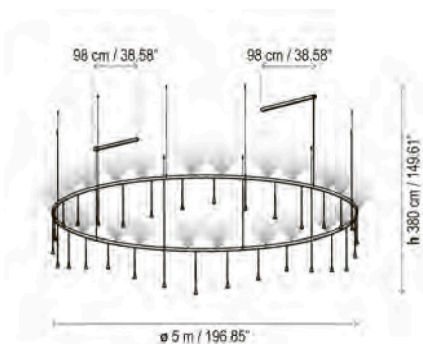

Luces / Lights
 5 x 75 cm / 29.53"
 10 x 65 cm / 25.59"
 10 x 55 cm / 21.65"
 5 x 45 cm / 17.72"

Skybell Circle S/30L/40

IP 20 | 0/1-10V / DALI / PUSH | 96 W LED / CRI: 90 / 2700 K
 11160 lm light source / fuente deluz

Only for North America

Skybell Circle S/12L/40

DRY | 0/1-10V / PUSH | 96 W LED / CRI: 90 / 2700 K
 11160 lm light source

Luces / Lights
 7 x 75 cm / 29.53"
 19 x 65 cm / 25.59"
 24 x 55 cm / 21.65"
 12 x 45 cm / 17.72"

Luces / Lights
 20 x 65 cm / 25.59"

Skybell Modular S/20L/40

IP 20 | 0/1-10V / DALI / PUSH | 64 W LED / CRI: 90 / 2700 K
 7440 lm light source / fuente deluz

Only for North America

Skybell Modular S/20L/40

DRY | 0/1-10V / PUSH | 64 W LED / CRI: 90 / 2700 K
 7440 lm light source

Luces / Lights
 5 x 75 cm / 29.53"
 10 x 65 cm / 25.59"
 10 x 55 cm / 21.65"
 5 x 45 cm / 17.72"

Skybell Circle S/30L/42

IP 20 | 0/1-10V / DALI / PUSH | 80,2 W LED / CRI: 90 / 2700K
 8640 lm fuente luz superior
 upper light source
 96 W LED / CRI: 90 / 2700K
 11160 lm fuente luz inferior
 lower light source