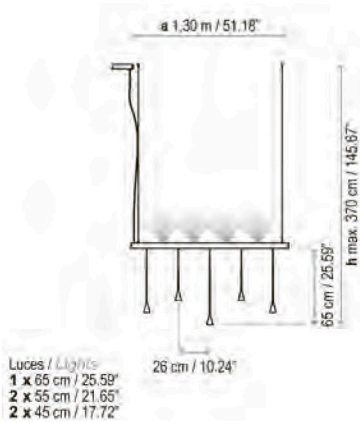

Skybell Linear S/7L/20

IP 20 | 0/1-10V / DALI / PUSH | 22,4 W LED / CRI: 90 / 2700 K
 2604 lm light source / fuente de luz

Only for North America

Skybell Linear S/7L/20

DRY | 0/1-10V / PUSH | 22,4 W LED / CRI: 90 / 2700 K
 2604 lm light source

Skybell Linear S/9L/20

IP 20 | 0/1-10V / DALI / PUSH | 28,8 W LED / CRI: 90 / 2700 K
 3348 lm light source / fuente de luz

Only for North America

Skybell Linear S/9L/20

DRY | 0/1-10V / PUSH | 28,8 W LED / CRI: 90 / 2700 K
 3348 lm light source