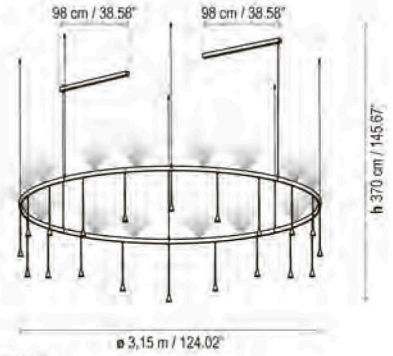

Luces / Lights
 3 x 65 cm / 25.59"
 6 x 55 cm / 21.65"
 3 x 45 cm / 17.72"

Skybell Circle S/12L/40

IP 20 | 01-10V / DALI / PUSH | 38,4 W LED / CRI: 90 / 2700 K
 4464 lm light source / fuente de luz

Only for North America

Luces / Lights
 3 x 65 cm / 25.59"
 6 x 55 cm / 21.65"
 3 x 45 cm / 17.72"

Skybell Circle S/12L/42

IP 20 | 01-10V / DALI / PUSH | 26,7 W LED / CRI: 90 / 2700K
 2880 lm fuente luz superior
upper light source
 38,4 W LED / CRI: 90 / 2700K
 4464 lm fuente luz inferior
lower light source

Luces / Lights
 4 x 65 cm / 25.59"
 8 x 55 cm / 21.65"
 4 x 45 cm / 17.72"

Skybell Circle S/16L/42

IP 20 | 01-10V / DALI / PUSH | 40,1 W LED / CRI: 90 / 2700K
 4320 lm fuente luz superior
upper light source
 51,2 W LED / CRI: 90 / 2700K
 5952 lm fuente luz inferior
lower light source

Luces / Lights
 5 x 65 cm / 25.59"
 10 x 55 cm / 21.65"
 5 x 45 cm / 17.72"

Skybell Circle S/20L/42

IP 20 | 01-10V / DALI / PUSH | 53,4 W LED / CRI: 90 / 2700K
 5760 lm fuente luz superior
upper light source
 64 W LED / CRI: 90 / 2700K
 7440 lm fuente luz inferior
lower light source