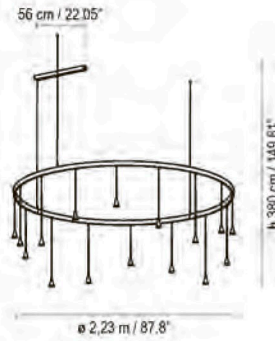

Only for North America

Skybell Linear S/9L/23

DRY | 0/1-10V / PUSH | 26,7 W LED / CRI: 90 / 2700K
2880 lm fuente luz superior
upper light source

28,8 W LED / CRI: 90 / 2700K
3348 lm fuente luz inferior
lower light source

Luces / Lights
 3 x 65 cm / 25.59"
 6 x 55 cm / 21.65"
 3 x 45 cm / 17.72"

Skybell Circle S/12L/40

IP 20 | 01-10V / DALI / PUSH | 38,4 W LED / CRI: 90 / 2700 K
 4464 lm light source / fuente de luz

Only for North America

Skybell Circle S/12L/40

DRY | 01-10V / PUSH | 38,4 W LED / CRI: 90 / 2700 K
 4464 lm light source

Luces / Lights
 4 x 65 cm / 25.59"
 8 x 55 cm / 21.65"
 4 x 45 cm / 17.72"

Skybell Circle S/16L/40

IP 20 | 01-10V / DALI / PUSH | 51,2 W LED / CRI: 90 / 2700 K
 5952 lm light source / fuente de luz

Only for North America

Skybell Circle S/16L/40

DRY | 01-10V / PUSH | 51,2 W LED / CRI: 90 / 2700 K
 5952 lm light source

Luces / Lights
 5 x 65 cm / 25.59"
 10 x 55 cm / 21.65"
 5 x 45 cm / 17.72"

Skybell Circle S/20L/40