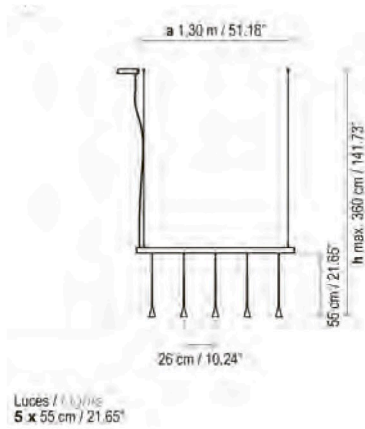

Skybell Linear S/5L/21

IP 20 | 0/1-10V / DALI / PUSH | 16 W LED / CRI: 90 / 2700 K
1860 lm light source/fuente de luz

Only for North America

Skybell Linear S/5L/21

DRY | 0/1-10V / PUSH | 16 W LED / CRI: 90 / 2700 K
1860 lm light source