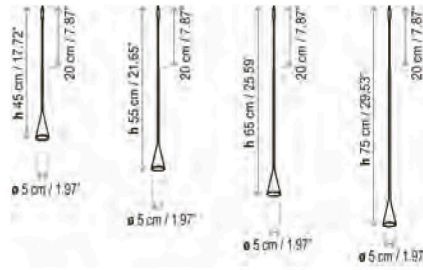

Finishes Acabados

Ebony Black
Negro ébano

Skybell Catenary

Familia
Family

	S/5L/10	S/5L/11	S/7L/10	S/7L/11	S/9L/10	S/9L/11
page / página	226	226	226	226	216	226

Skybell Linear

Familia
Family

	S/5L/20 S/5L/22	S/7L/20 S/7L/22	S/9L/20 S/9L/22	S/5L/21 S/5L/23	S/7L/21 S/7L/23	S/9L/21 S/9L/23
page / página	217	215	227	228	228	228

Skybell Circle

Familia
Family

	S/12L/40 S/12L/42	S/16L/40 S/16L/42	S/20L/40 S/20L/42	S/30L/40 S/30L/42	S/62L/40 S/62L/42
page / página	208	229	210	230	207