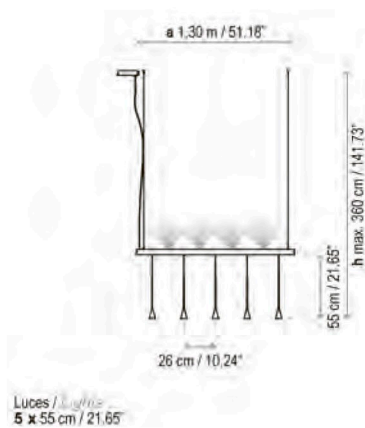

Skybell Linear S/7L/21

IP 20 | 0/1-10V / DALI / PUSH | 22,4 W LED / CRI: 90 / 2700 K
2604 lm light source/fuente de luz

Only for North America

Skybell Linear S/7L/21

DRY | 0/1-10V / PUSH | 22,4 W LED / CRI: 90 / 2700 K
2604 lm light source

Skybell Linear S/9L/21

IP 20 | 0/1-10V / DALI / PUSH | 28,8 W LED / CRI: 90 / 2700 K
3348 lm light source/fuente de luz

Only for North America

Skybell Linear S/9L/21

DRY | 0/1-10V / PUSH | 28,8 W LED / CRI: 90 / 2700 K
3348 lm light source