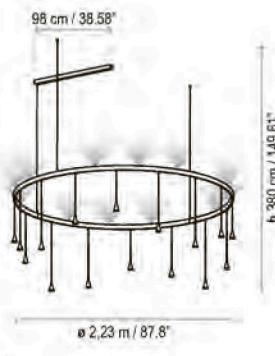

Luces / Lights
 3 x 65 cm / 25.59"
 6 x 55 cm / 21.65"
 3 x 45 cm / 17.72"

Skybell Circle S/12L/40

IP 20 | 01-10V / DALI / PUSH | 38,4 W LED / CRI: 90 / 2700 K
 4464 lm light source / fuente de luz

Only for North America

Only for North America

Skybell Circle S/16L/40

DRY | 01-10V / PUSH | 51,2 W LED / CRI: 90 / 2700 K
 5952 lm light source

Luces / Lights
 5 x 65 cm / 25.59"
 10 x 55 cm / 21.65"
 5 x 45 cm / 17.72"

Skybell Circle S/20L/40

Luces / Lights
 3 x 65 cm / 25.59"
 6 x 55 cm / 21.65"
 3 x 45 cm / 17.72"

Skybell Circle S/12L/42

IP 20 | 01-10V / DALI / PUSH | 26,7 W LED / CRI: 90 / 2700K
 2880 lm fuente luz superior
upper light source
 38,4 W LED / CRI: 90 / 2700K
 4464 lm fuente luz inferior
lower light source

Luces / Lights
 4 x 65 cm / 25.59"
 8 x 55 cm / 21.65"
 4 x 45 cm / 17.72"

Skybell Circle S/16L/42

IP 20 | 01-10V / DALI / PUSH | 40,1 W LED / CRI: 90 / 2700K
 4320 lm fuente luz superior
upper light source
 51,2 W LED / CRI: 90 / 2700K
 5952 lm fuente luz inferior
lower light source