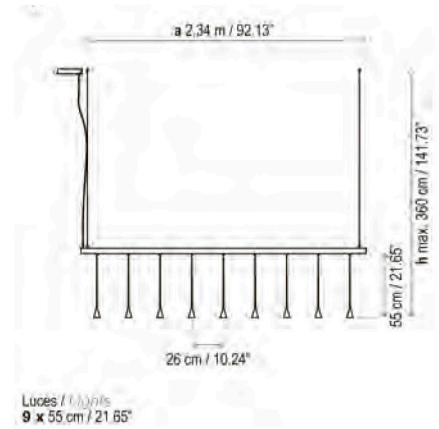

Skybell Linear S/9L/21

IP 20 | 0/1-10V / DALI / PUSH | 28,8 W LED / CRI: 90 / 2700 K
3348 lm light source/fuente de luz

Only for North America

Skybell Linear S/9L/21

DRY | 0/1-10V / PUSH | 28,8 W LED / CRI: 90 / 2700 K
3348 lm light source