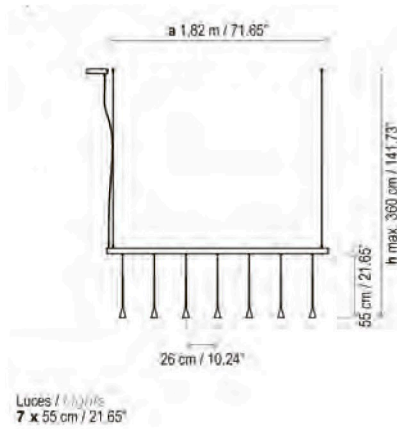

Skybell Linear S/7L/21

IP 20 | 0/1-10V / DALI / PUSH | 22,4 W LED / CRI: 90 / 2700 K
2604 lm light source/fuente de luz

Only for North America

Skybell Linear S/7L/21

DRY | 0/1-10V / PUSH | 22,4 W LED / CRI: 90 / 2700 K
2604 lm light source