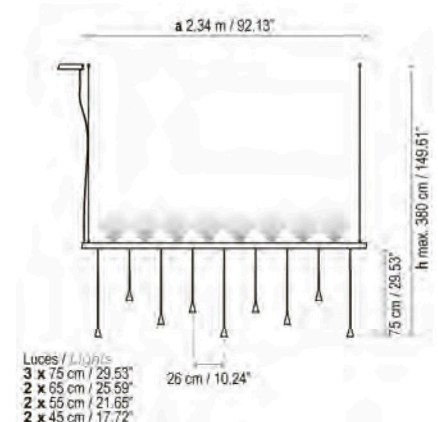

Skybell Linear S/9L/22

IP 20 | 0/1-10V / DALI / PUSH | 26,7 W LED / CRI: 90 / 2700K
2880 lm fuente luz superior
upper light source
28,8 W LED / CRI: 90 / 2700K
3348 lm fuente luz inferior
lower light source

Only for North America

Skybell Linear S/9L/22

DRY | 0/1-10V / PUSH | 26,7 W LED / CRI: 90 / 2700K
2880 lm fuente luz superior
upper light source
28,8 W LED / CRI: 90 / 2700K
3348 lm fuente luz inferior
lower light source