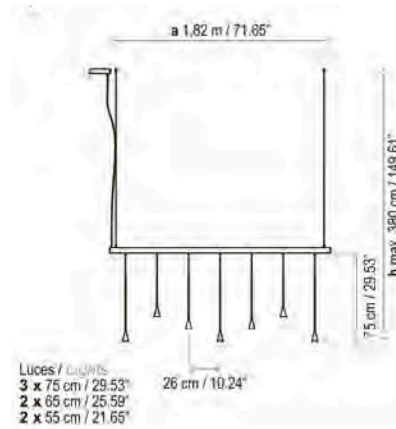

Skybell Linear S/5L/20

IP 20 | 0/1-10V / DALI / PUSH | 16 W LED / CRI: 90 / 2700 K
 1860 lm light source / fuente de luz

Only for North America

Skybell Linear S/5L/20

DRY | 0/1-10V / PUSH | 16 W LED / CRI: 90 / 2700 K
 1860 lm light source

Skybell Linear S/7L/20

IP 20 | 0/1-10V / DALI / PUSH | 22,4 W LED / CRI: 90 / 2700 K
 2604 lm light source / fuente de luz

Only for North America

Skybell Linear S/7L/20

DRY | 0/1-10V / PUSH | 22,4 W LED / CRI: 90 / 2700 K
 2604 lm light source