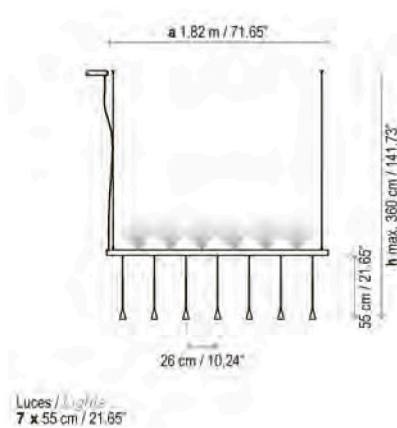

Skybell Linear S/7L/23

IP 20 | 0/1-10V / DALI / PUSH | 20 W LED / CRI: 90 / 2700K
2160 lm fuente luz superior
upper light source

22,4 W LED / CRI: 90 / 2700K
2604 lm fuente luz inferior
lower light source

Only for North America

Skybell Linear S/7L/23

DRY | 0/1-10V / PUSH | 20 W LED / CRI: 90 / 2700K
2160 lm fuente luz superior
upper light source

22,4 W LED / CRI: 90 / 2700K
2604 lm fuente luz inferior
lower light source