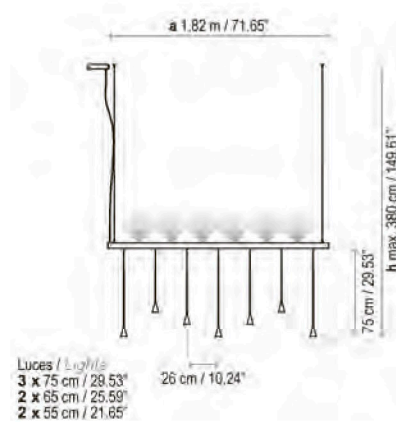

Skybell Linear S/7L/22

IP 20 | 0/1-10V / DALI / PUSH | 20 W LED / CRI: 90 / 2700K
2160 lm fuente luz superior
upper light source
22,4 W LED / CRI: 90 / 2700K
2604 lm fuente luz inferior
lower light source

Only for North America

Skybell Linear S/7L/22

DRY | 0/1-10V / PUSH | 20 W LED / CRI: 90 / 2700K
2160 lm fuente luz superior
upper light source
22,4 W LED / CRI: 90 / 2700K
2604 lm fuente luz inferior
lower light source