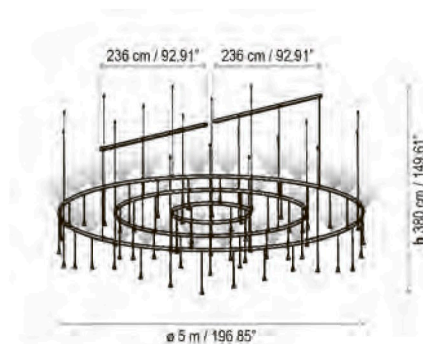

Only for North America

Skybell Circle S/12L/40

DRY | 0/1-10V / PUSH | 96 W LED / CRI: 90 / 2700 K
 11160 lm light source

Luces / Lights
 7 x 75 cm / 29.53"
 19 x 65 cm / 25.59"
 24 x 55 cm / 21.65"
 12 x 45 cm / 17.72"

DRY | 0/1-10V / PUSH | 64 W LED / CRI: 90 / 2700 K
 7440 lm light source

Luces / Lights
 5 x 75 cm / 29.53"
 10 x 65 cm / 25.59"
 10 x 55 cm / 21.65"
 5 x 45 cm / 17.72"

Skybell Circle S/30L/42

IP 20 | 0/1-10V / DALI / PUSH | 80,2 W LED / CRI: 90 / 2700K
 8640 lm fuente luz superior
 upper light source
 96 W LED / CRI: 90 / 2700K
 11160 lm fuente luz inferior
 lower light source

Only for North America

Skybell Circle S/12L/42

DRY | 0/1-10V / PUSH | 26,7 W LED / CRI: 90 / 2700K
 2880 lm fuente luz superior
 upper light source
 28,8 W LED / CRI: 90 / 2700K
 3348 lm fuente luz inferior
 lower light source

Luces / Lights
 7 x 75 cm / 29.53"
 19 x 65 cm / 25.59"
 24 x 55 cm / 21.65"
 12 x 45 cm / 17.72"

Skybell Circle S/62L/42

IP 20 | 0/1-10V / DALI / PUSH | 160,3 W LED / CRI: 90 / 2700K
 17280 lm fuente luz superior
 upper light source
 198,4 W LED / CRI: 90 / 2700K
 23064 lm fuente luz inferior
 lower light source