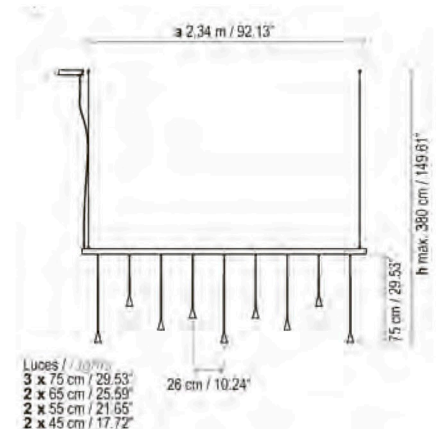

Skybell Linear S/5L/20

IP 20 | 0/1-10V / DALI / PUSH | 16 W LED / CRI: 90 / 2700 K
 1860 lm light source / fuente de luz

Only for North America

Skybell Linear S/5L/20

DRY | 0/1-10V / PUSH | 16 W LED / CRI: 90 / 2700 K
 1860 lm light source

Skybell Linear S/7L/20

IP 20 | 0/1-10V / DALI / PUSH | 22,4 W LED / CRI: 90 / 2700 K
 2604 lm light source / fuente de luz

Only for North America

Skybell Linear S/7L/20

DRY | 0/1-10V / PUSH | 22,4 W LED / CRI: 90 / 2700 K
 2604 lm light source

Skybell Linear S/9L/20

IP 20 | 0/1-10V / DALI / PUSH | 28,8 W LED / CRI: 90 / 2700 K
 3348 lm light source / fuente de luz

Only for North America

Skybell Linear S/9L/20

DRY | 0/1-10V / PUSH | 28,8 W LED / CRI: 90 / 2700 K
 3348 lm light source