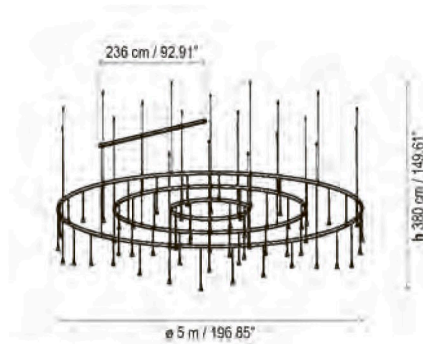

Luces / Lights
 5 x 65 cm / 25.59"
 10 x 55 cm / 21.65"
 5 x 45 cm / 17.72"

Skybell Circle S/20L/42

IP 20 | 01-10V / DALI / PUSH | 53,4 W LED / CRI: 90 / 2700K
 5760 lm fuente luz superior
upper light source
 64 W LED / CRI: 90 / 2700K
 7440 lm fuente luz inferior
lower light source

Only for North America

Skybell Circle S/20L/42

DRY | 01-10V / PUSH | 53,4 W LED / CRI: 90 / 2700K
 5760 lm fuente luz superior
upper light source
 64 W LED / CRI: 90 / 2700K
 7440 lm fuente luz inferior
lower light source

Luces / Lights
 5 x 75 cm / 29.53"
 10 x 65 cm / 25.59"
 10 x 55 cm / 21.65"
 5 x 45 cm / 17.72"

Skybell Circle S/30L/40

IP 20 | 0/1-10V / DALI / PUSH | 96 W LED / CRI: 90 / 2700 K
 11160 lm light source / fuente deluz

Only for North America

Skybell Circle S/12L/40

DRY | 0/1-10V / PUSH | 96 W LED / CRI: 90 / 2700 K
 11160 lm light source

Luces / Lights
 7 x 75 cm / 29.53"
 19 x 65 cm / 25.59"
 24 x 55 cm / 21.65"
 12 x 45 cm / 17.72"